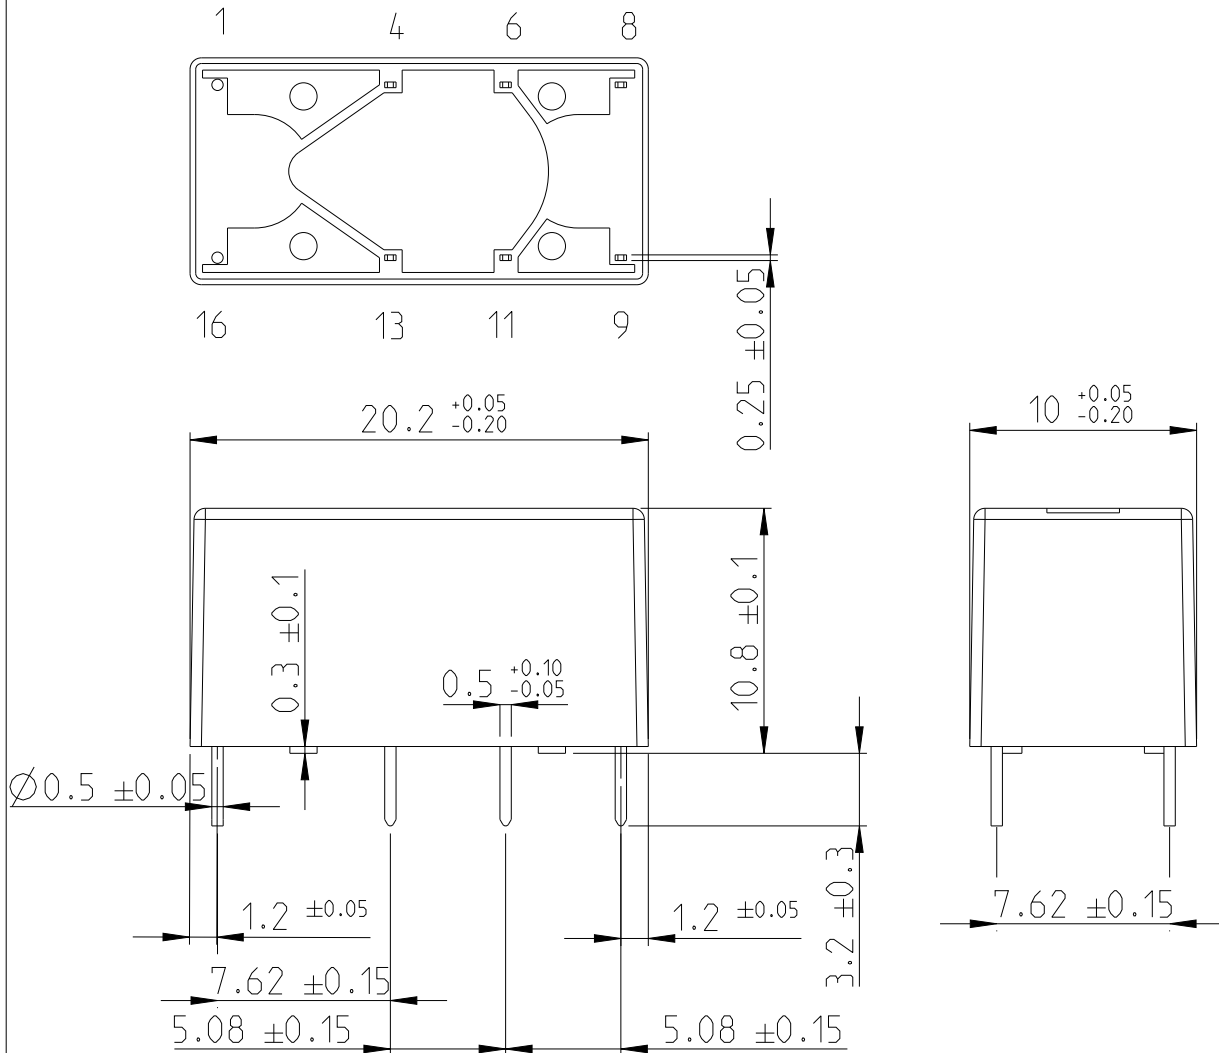

Bottom view

Top view

xx = relay type  
zz = nominal voltage  
YYWW = date code

RELEASED FOR PUBLICATION

ALL RIGHTS RESERVED.

THIS DRAWING IS UNPUBLISHED.

© COPYRIGHT copyright\_date BY -

|  |                  |           |  |           |             |               |
|--|------------------|-----------|--|-----------|-------------|---------------|
| DIMENSIONS:<br>mm                      | DWN              | 31-Aug-17 | MATERIAL   | -         | FINISH      | -             |
|  | CHK              | 31-Aug-17 |  TE Connectivity |           |             |               |
| TOLERANCES UNLESS OTHERWISE SPECIFIED: | Jindrisek        | 31-Aug-17 |  |           |             |               |
|  | APVD             | 31-Aug-17 | SIZE   | CAGE CODE | DRAWING NO  | RESTRICTED TO |
| 0 PLC ±                                | PRODUCT SPEC     | -         | A 4  | -         | C-1393792-2 |               |
| 1 PLC ±0.1                             | APPLICATION SPEC | -         | WEIGHT   | -         |             |               |
| 2 PLC ±0.01                            |                  |           | CUSTOMER DRAWING   |           |             |               |
| 3 PLC ±0.005                           |                  |           | SCALE  | 3:1       | SHEET       | 1 OF 1        |
| 4 PLC ±0.0001                          |                  |           |  |           | REV         | A10           |
| ANGLES ±                               |                  |           |  |           |             |               |