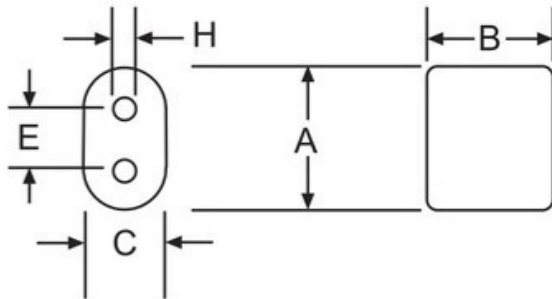

www.amidoncorp.com

240 Briggs Ave., Costa Mesa, CA 92626 | Tel: 714.850.4660 Fax: 714.850.1163

ISO9001:2008 certified

BN-61-6802

DIM	MM	MM TOL	INCH
A	13.3	±0.65	0.525
B	27	±0.75	1.05
C	7.5	±0.35	0.295
E	5.7	±0.3	0.225
H	3.8	±0.25	0.150

Material and electrical properties

U_i: 125 (reference only)

A_l: 720 nH/T2 nominal

TYPICAL IMPEDANCE	(Ω)
100 MHz	300
250 MHz	400

BN-61-6802