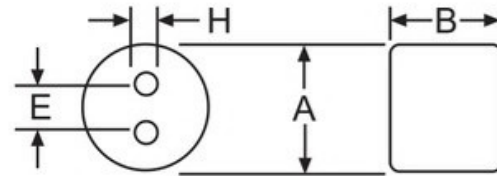

www.amidoncorp.com

240 Briggs Ave., Costa Mesa, CA 92626 | Tel: 714.850.4660 Fax: 714.850.1163

ISO9001:2008 certified

BN-61-6802

DIM	MM	MM TOL	INCH
A	13.3	±0.65	0.525
B	27	±0.75	1.05
C	7.5	±0.35	0.295
E	5.7	±0.3	0.225
H	3.8	±0.25	0.150

Material and electrical properties

U_i: 125 (reference only)

A_l: 720 nH/T2 nominal

TYPICAL IMPEDANCE	(Ω)
100 MHz	300
250 MHz	400

BN-61-6802