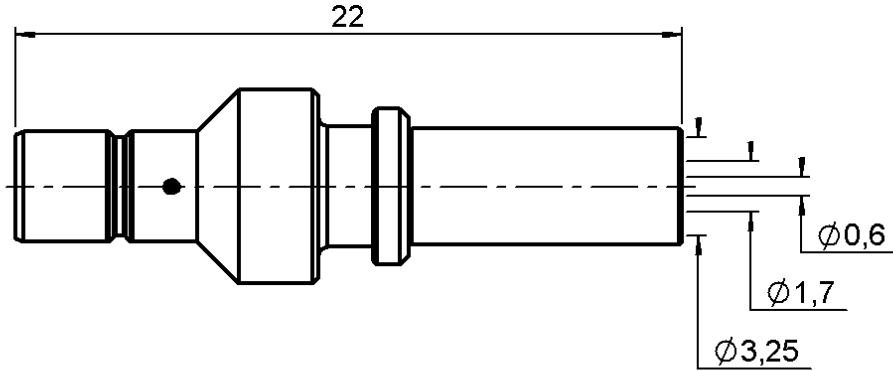

STRAIGHT JACK CRIMP TYPE

R114.238.000

CABLE 2.6/50+75 S

Series : SMB

All dimensions are in mm.

COMPONENTS	MATERIALS	PLATINGS (μm)
BODY	BRASS	GOLD 0.2 OVER NICKEL 2
CENTER CONTACT	BRASS	GOLD 1.3 OVER NICKEL 2
OUTER CONTACT	-	-
INSULATOR	PTFE	-
GASKET	-	-
OTHERS PARTS	BRASS	GOLD 0.2 OVER NICKEL 2
-	-	-
-	-	-

Issue : 0216 B

In the effort to improve our products, we reserve the right to make changes judged to be necessary.

STRAIGHT JACK CRIMP TYPE

R114.238.000

CABLE 2.6/50+75 S

Series : **SMB**

PACKAGING

Standard	Unit	Other
100	'W' option	Contact us

Mating	NA	N.cm
Panel nut	NA	N.cm
Clamp nut	NA	N.cm
A/F clamp nut	0.000	mm

Mating life	500	Cycles mini
Weight	1.630	g

TOOLING

Part Number	Description	Hexagon
.	.	.
R282.211.000	CRIMPING TOOL	3.25
R282.235.003	CRIMPING DIES	3.25
R282.281.000	CRIMPING TOOL	2x4(pos.3->50 pos.1->75)
R282.293.000	CRIMPING TOOL	-
R282.983.000	POSITONER FOR CRIMPING TOOL	-